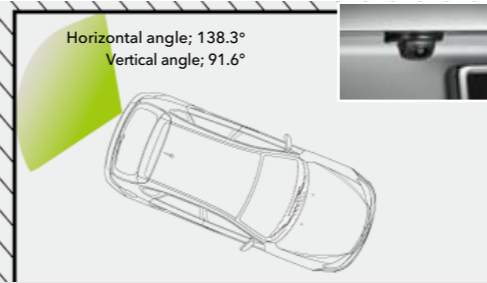

91 Childseat SUBARU Duo plus
F410EYA002
Secure installation by ISOFIX.