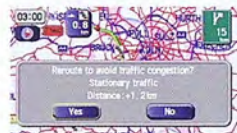

H001EAG102

W

Provides traffic information and alternative routes avoiding traffic jams.

*For DVD Navigation

TMC (Traffic Message Channel)
TMC is a service that provides drivers with real-time traffic information on the existing FM Radio Data System. This traffic information is decoded by the optional KNA-TM320 TMC Receiver and display on the map of the KNA-DV3200 Navigation System. This TMC receiver is compatible throughout most of Europe.