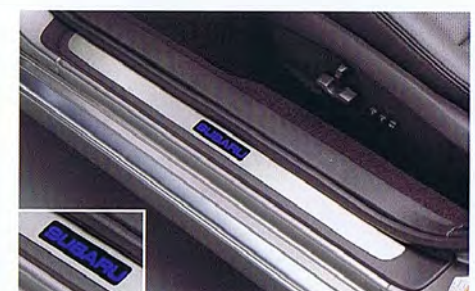

24 LED-illuminated door sill plate

SENOAG1000

Replaces existing sill plates with a more classy look.

E