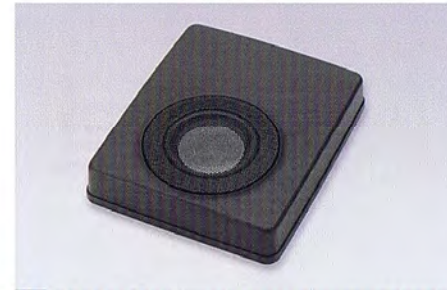

61 Subwoofer

H630SAG000

W

Adds 120 watts of power, and delivers super bass sound you not only hear but feel.