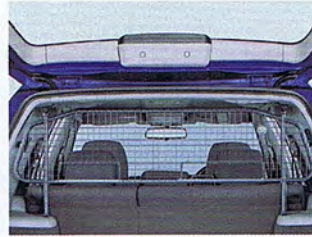

48

W

Dog guard (G/M)

F551ESA011

Separates cargo room from passenger area, applicable for ISO FIX child seat.