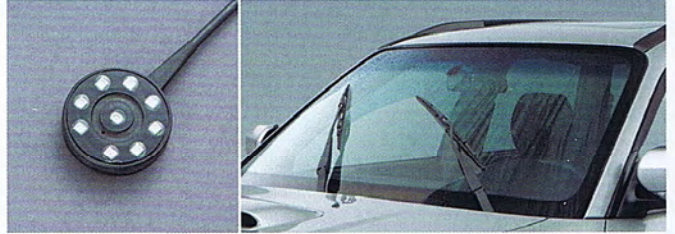

Utility

42

E

Rain sensor

SEWAYA8000

Activates wiper blades automatically.