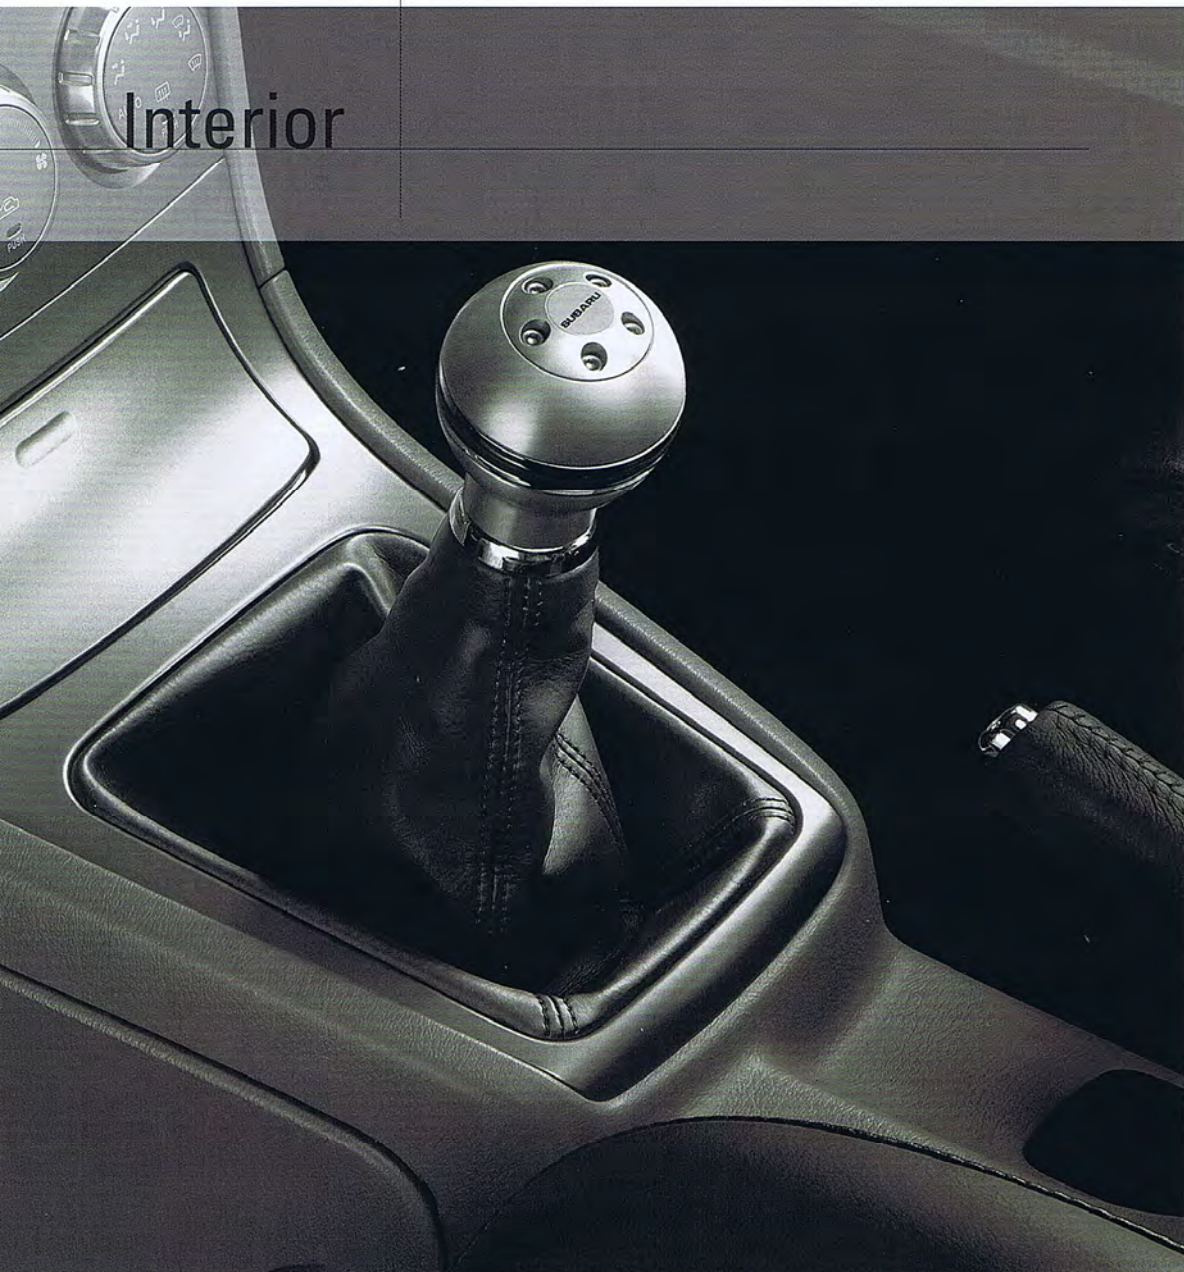

Interior

62

Aluminium sport shift knob (MT)
C105EFE000

Stylish aluminium shift knob with Subaru logo.