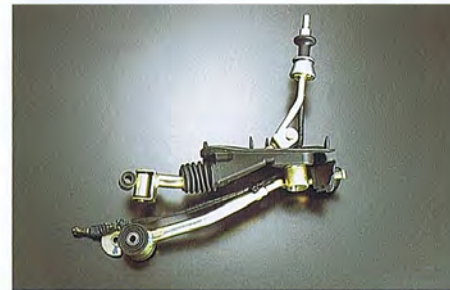

106 STI, Pedal pad set L.H.D. (MT)
C8110SA005 W
Sporty looking set of pedals made of aluminium.

101 STI, Sports gauge pack (L.H.D.)
H5010FE500 W
Turbo boost, oil temp, oil pressure gauge.

104 STI, Short gear shift lever (6MT)
C1010FE003 W
Quick gear change and a more rigid & direct shift feeling.