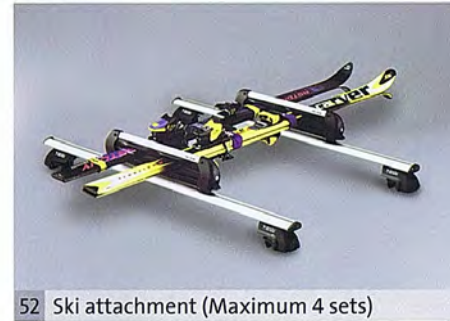

46 Aluminium carrier base (Wagon with roofrail)
E361EFE000 W
Perfectly fitting stylish base for carrier attachments.

47 Transport box (Long)
E361EYA900 W
Size: 2,267 x 805 x 355 mm.
Volume: 430 litres.

48 Transport box (Short)
E361EYA801 W
Size: 1,792 x 797 x 355 mm.
Volume: 380 litres.

50 Kayak attachment
E361EAG600 W
For 1 kayak.

51 Ski attachment (Maximum 6 sets)
E361EAG550 W
For 6 sets of skis or 4 snowboards.
Usable width: 640 mm.