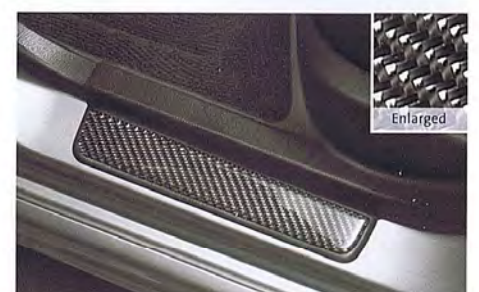

Protects the rear boot lip when loading and unloading.

W

67 Carbon fibre side sills

SEBDFE1000

Real carbon moulding for a sporty touch.

E

68 Side sill plate (with SUBARU logo)

E1010FE015