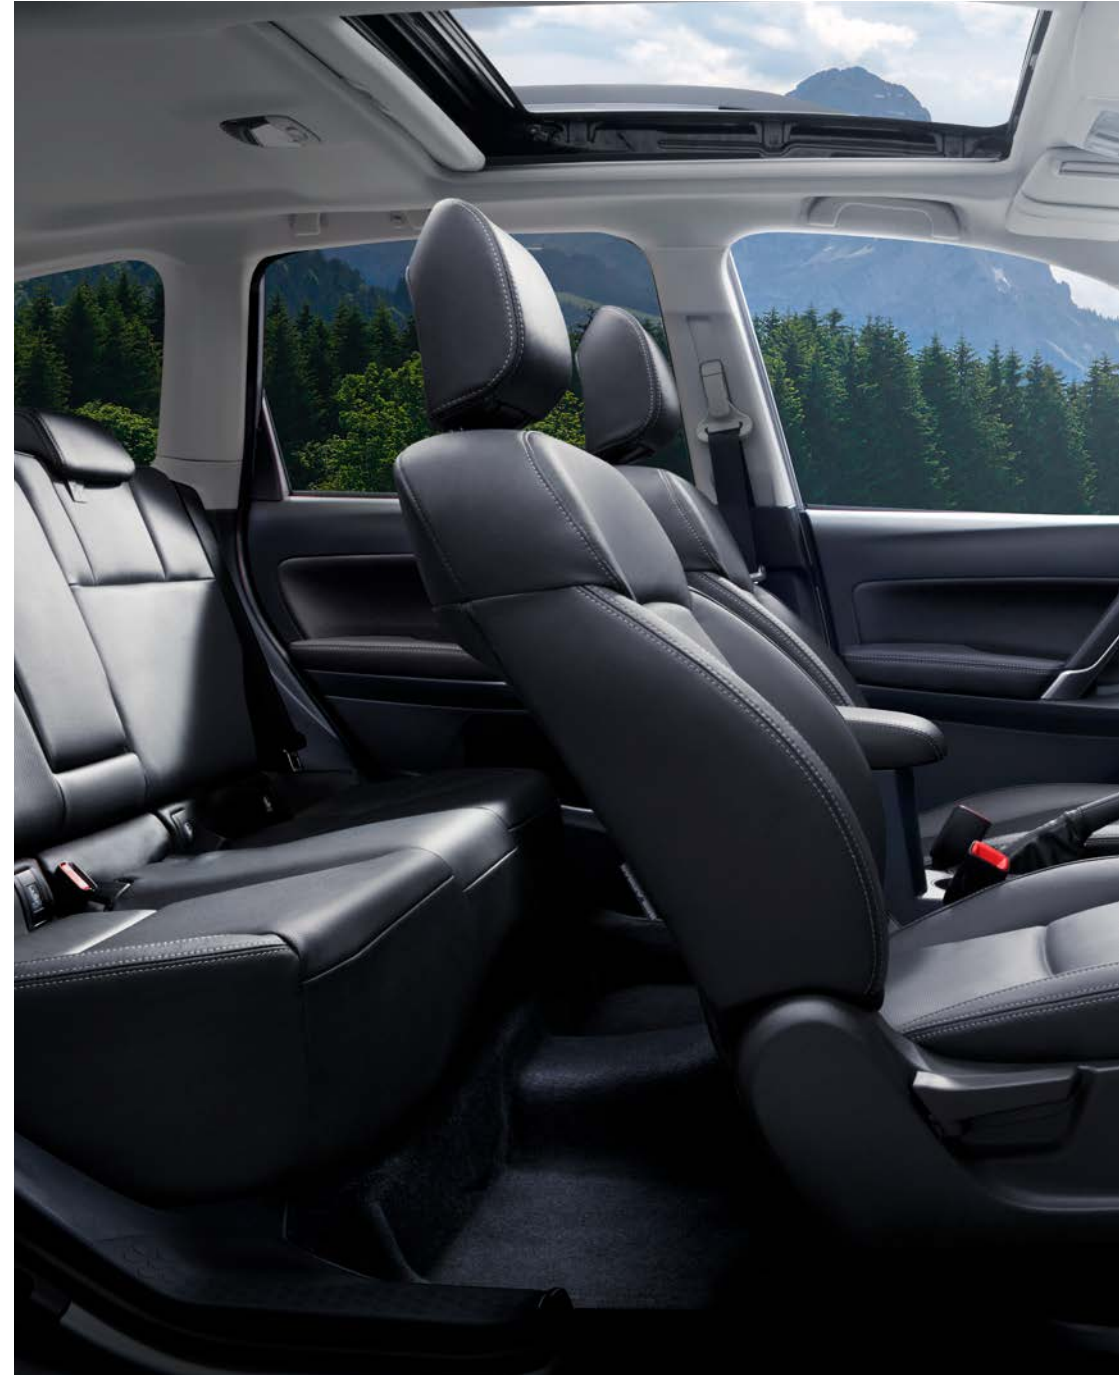

Utilities

81 Automatic parking-disc (APT)
S660400