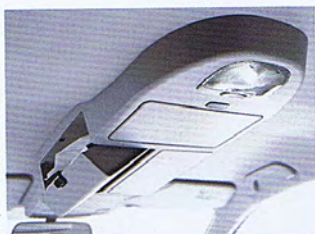

13. Alloy wheel (16 inch)

14. Wheel lock nut

15. Aluminium sport shift knob, Black (MT)

16. Aluminium sport shift knob (AT)

17. Over head console

18. Armrest extension

19. Anti dust filter

Interior